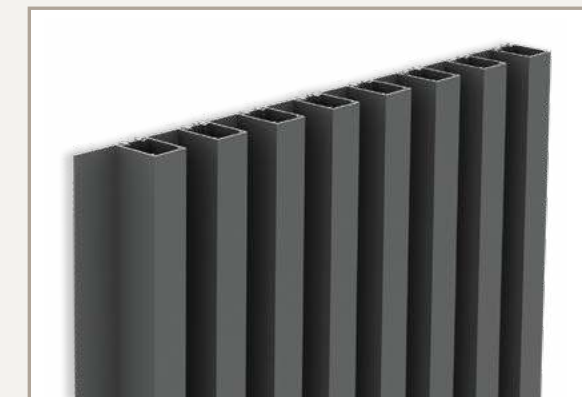

With the DW231, the vertical profiles are 40mm deep. The dark shadows between the profiles emphasize the straight lines of the facade cladding.