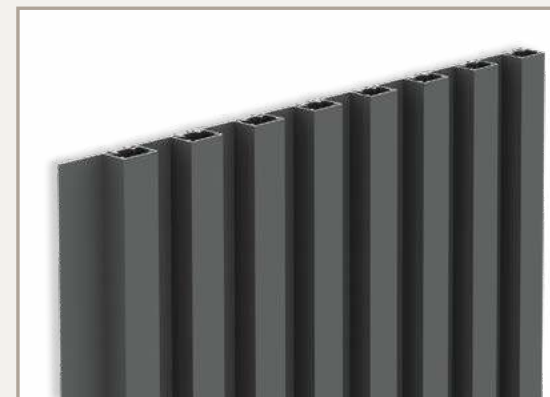

The DW230 is the low vertical profile. The finishing profiles have a width of 30mm and a depth of 20mm.