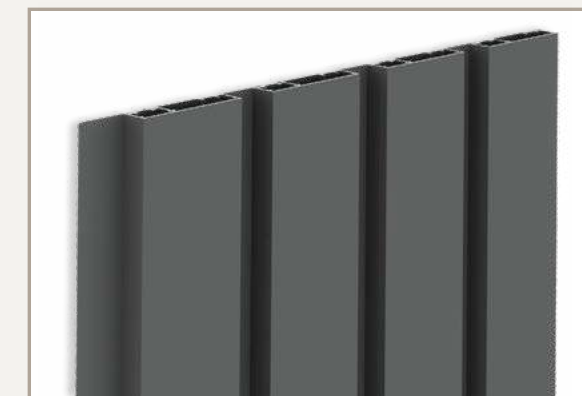

The facade cladding system consists of several base profiles, including start, transition, corner and an end profile. The finishing profiles are mounted as a click system. In this way you get invisible fixations.

It is obvious that the Deco Wall is so much more than just a facade cladding.

Choice of 4 different finishing profiles for a vertical installation and 1 for a horizontal.

The DW230 is the low vertical profile. The finishing profiles have a width of 30mm and a depth of 20mm.

With the DW231, the vertical profiles are 40mm deep. The dark shadows between the profiles emphasize the straight lines of the facade cladding.

The DW232 is a U-profile. The vertical profiles have a slender open side, which can be filled in with colors or lighting as desired.

The vertical profiles of the DW240 are 80mm wide. This makes the lines play more subtle. Ideal for larger areas.

The DW233 is a horizontal profile. The sloping top ensures that no water remains on the profiles.