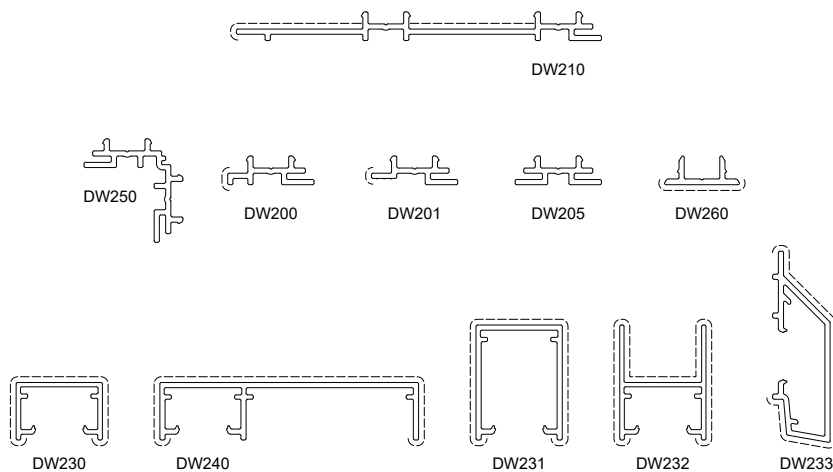

DECO WALL

Aluminium cladding

PROFILES

Overview of the Deco Wall base and finishing profiles

MATERIAL

Aluminium

- Alloy Al MgSi 05-F22
- T5 - T66 (NBN EN 755-2)

Tolerances

- Wall thicknesses and dimensions of the profiles according to NBN EN 12020-2

Sealings

- EPDM (according to NBN EN 12365)

FINISHING

- Electrostatic Powdercoating: according the guidelines of A.P.A.- Qualicoat **seaside** in all current RAL-colours. Either matt or gloss finish with Qualicoat license n°219
- Timeless colours: Timeless colours with a 25-year paintwork guarantee
- Pure: architectural color trend with pure matt and structure (25-year paintwork guarantee) colors
- Life Colours: metallic structural colours
- Lacquer anodising: the qualities of an outstanding finish and the look of an anodisation

25
YEARS
COLOR
LOCKED

A Seaside warranty of 25 YEARS is offered on the complete colorrange TC-, PT-, MT- and T. All other lacquer colors comes with a 15 year warranty certificate.

ALIPLAST PLC

WAASLANDLAAN 15 | B - 9160 LOKEREN
TEL +32 9 340 55 55 | INFO@ALIPLAST.COM | WWW.ALIPLAST.COM